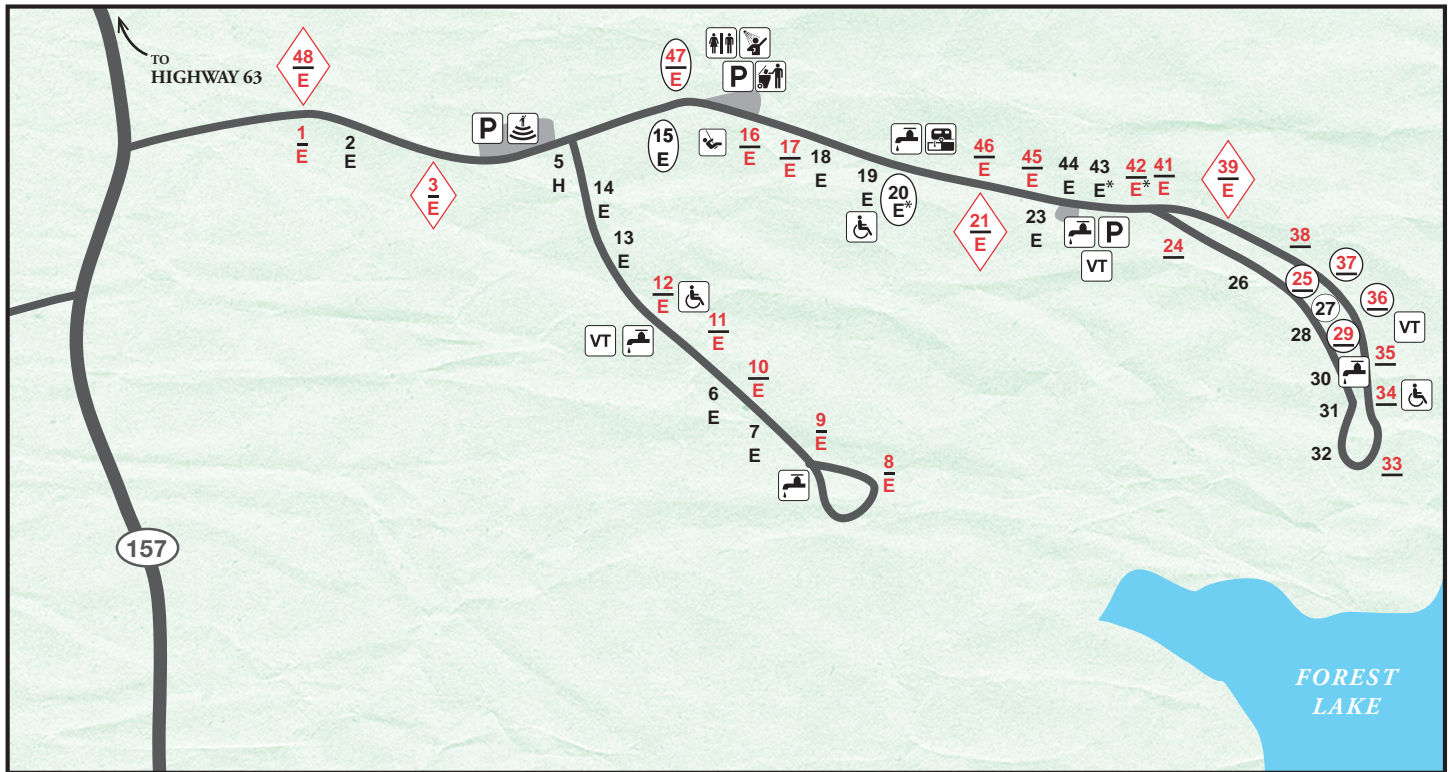

THOUSAND HILLS STATE PARK

Campground 1

LEGEND

- # reservable site
- # basic site
- E electric site
- # family site
- * 50 amp service
- # pull-through site
- accessible
- H campground host
- water
- restroom
- showerhouse
- VT vault toilet
- dump station
- P parking
- playground
- amphitheater

Closed November through March.

12/16